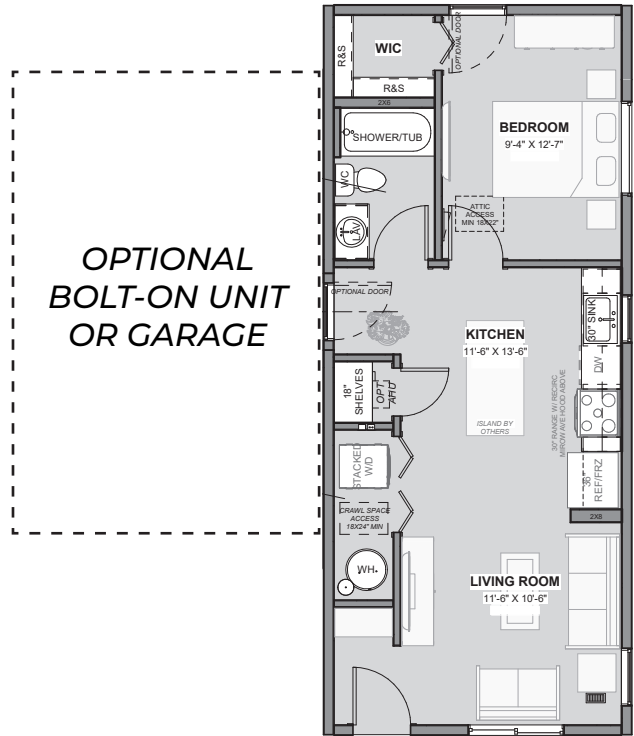

**18' Unit**

**16' Unit**

# LINCOLN

1 Bedroom  
1 Bathroom

16' Unit - 608 sq. ft.  
18' Unit - 684 sq. ft.