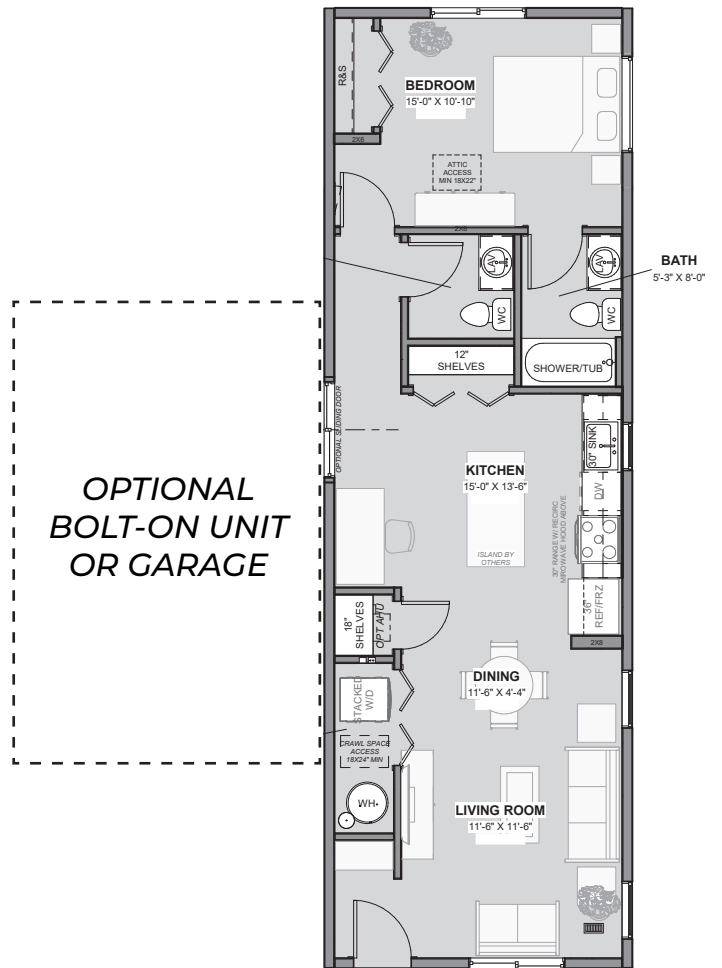

18' Unit

16' Unit

DEMOCRAT

**2 Bedroom
1.5 Bathroom**

**16' Unit - 800 sq. ft.
18' Unit - 900 sq. ft.**